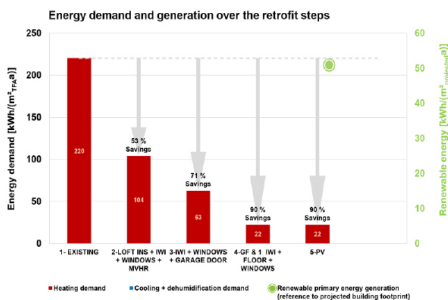

## WHEN

SAT 10th 1.30pm - 5.30pm

Tours will run every hour.  
Max. people/tour: 8

This 1978 mid-terrace townhouse in London has become the first certified step-by-step EnerPHit retrofit in the UK. The 3 storey property was purchased in 2016 though only a very small budget was available to carry out building work. The first step in the phased renovation was completed in May 2018 with a resulting reduction in the space heat demand of 53%.